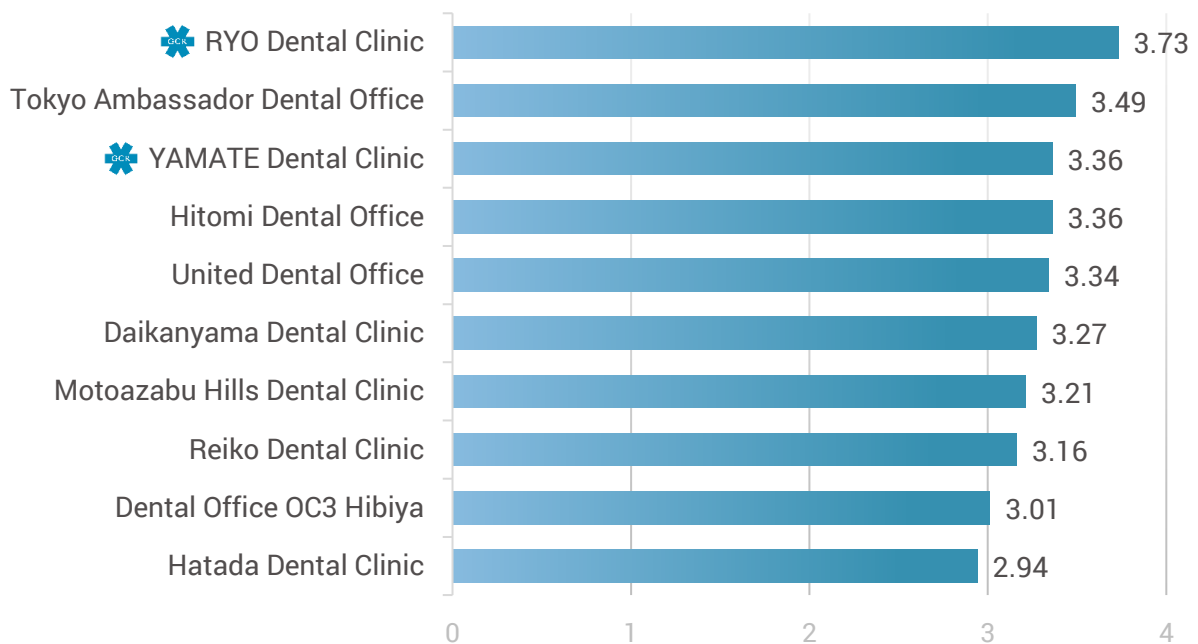

Japan - Top Dental Clinics

Total of dental clinics evaluated: **70**

Average score per dental clinic: **2.9**

Top 10 dental clinics by GCR Score:

The GCR star symbol represents that the clinic has been officially assessed and accredited as meeting or being above the international medical clinic standards and uses the data provided by the GCR to constantly keep improving its quality for the patients.

Top 10 dental clinics in detail

	Clinic	Expertise rating	Facilities score	Services score	Feedback score	GCR total score
#1	RYO Dental Clinic	3.32	4.50	3.35	4.45	3.73
#2	Tokyo Ambassador Dental Office	3.10	5.00	2.64	3.62	3.49
#3	YAMATE Dental Clinic	3.28	4.50	N/A	3.60	3.36
#4	Hitomi Dental Office	3.35	4.50	N/A	3.82	3.36
#5	United Dental Office	3.07	4.50	2.34	3.68	3.34
#6	Daikanyama Dental Clinic	2.82	4.50	2.84	3.60	3.27
#7	Motoazabu Hills Dental Clinic	3.02	4.00	2.34	3.66	3.21
#8	Reiko Dental Clinic	2.60	4.50	2.74	3.67	3.16
#9	Dental Office OC3 Hibiya	2.82	3.50	2.43	3.58	3.01
#10	Hatada Dental Clinic	2.55	4.00	2.14	3.65	2.94